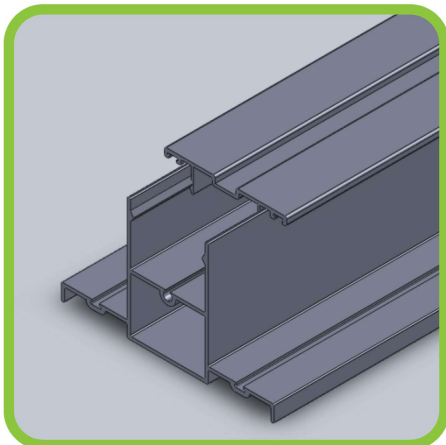

RENEWABLE FUTURE
PTY LTD

Glazed Power Canopy
Attractive, Cost effective, Secure

POWER  **WEATHERPROOFING**  **SHADE**

Carport Module Mount - Three benefits in one

Cost Effective: The mount structure allows for a glazed surface with out the need for roof sheeting.

Attractive: High tech aesthetic with no visible gaps between modules.

Power production: Modules generate power for vehicle charging or supplementation of facility power.

Secure: The mount structure clamps the module along its entire length. Modules cannot be easily stolen without damage .

Weather protection: Glazed canopy provides shelter from rain.

Shade: Structure provides good shade and protection for vehicles .

*Purlins for module bearers at no more than 1500mm between centres

RENEWABLE FUTURE specialises in the supply & installation of Electric Vehicle (EV) Charging stations throughout Sub-Saharan Africa.