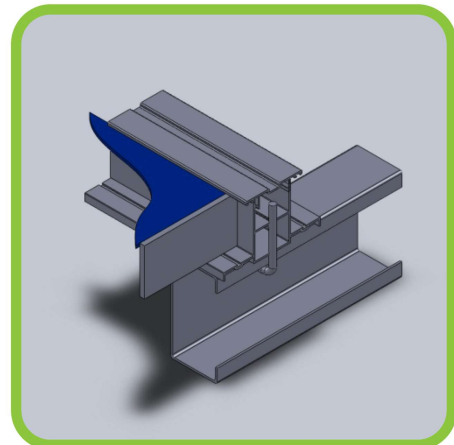

RENEWABLE FUTURE
PTY LTD

Glazed Power Canopy
Attractive, Cost effective, Secure

POWER  **WEATHERPROOFING**  **SHADE**

Carport Module Mount - Three benefits in one

Cost Effective: The mount structure allows for a glazed surface with out the need for roof sheeting.

Attractive: High tech aesthetic with no visible gaps between modules.

Power production: Modules generate power for vehicle charging or supplementation of facility power.

Secure: The mount structure clamps the module along its entire length. Modules cannot be easily stolen without damage .

Weather protection: Glazed canopy provides shelter from rain.

Shade: Structure provides good shade and protection for vehicles .

*Purlins for module bearers at no more than 1500mm between centres

RENEWABLE FUTURE specialises in the supply & installation of Electric Vehicle (EV) Charging stations throughout Sub-Saharan Africa.